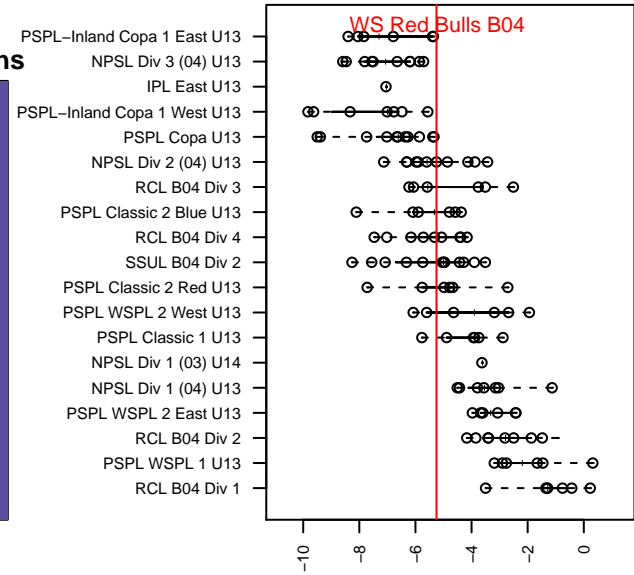

WS Red Bulls B04

West Seattle SC
 West Seattle, WA
 B04 total strength=766
 attack=1 defense=0.79
 fall league = NPSL Div 2 (04) U13
 notes= Beardemphl 2016

alt names used:
 WS B04 Red Bulls
 West Seattle Red Bulls
 West Seattle Red Bulls
 WS Red Bulls 04 – Beardemphl (F16)

Venues played:
 2016 Eastside FC Cup BU13 Silver
 2016 Xtreme Cup BU13 Bronze
 2016 NPSL Division 2 (04) U13
 2016 Founders Cup B04 Div A

WS Red Bulls B04
 Dots are actual minus expected GF (blue circles) and GA (red triangles).
 Blue line is smoothed change in attack strength. Red is smoothed change in defense strength.

**attack and defense variance (black dot)
relative to other teams
and top 10 in region**

**attack and defense rating
relative to others at age
and all opponents in last 13 months**

Performance relative to 13 month average