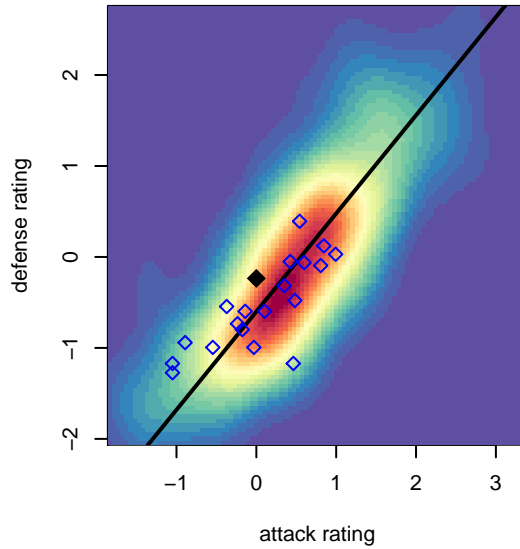

WS Red Bulls B04

West Seattle SC
 West Seattle, WA
 B04 total strength=766
 attack=1 defense=0.79
 fall league = NPSL Div 2 (04) U13
 notes= Beardemphl 2016

alt names used:
 WS B04 Red Bulls
 West Seattle Red Bulls
 West Seattle Red Bulls
 WS Red Bulls 04 – Beardemphl (F16)

Venues played:
 2016 Eastside FC Cup BU13 Silver
 2016 Xtreme Cup BU13 Bronze
 2016 NPSL Division 2 (04) U13
 2016 Founders Cup B04 Div A

WS Red Bulls B04
 Dots are actual minus expected GF (blue circles) and GA (red triangles).
 Blue line is smoothed change in attack strength. Red is smoothed change in defense strength.

**attack and defense variance (black dot)
relative to other teams
and top 10 in region**

**attack and defense rating
relative to others at age
and all opponents in last 13 months**

Performance relative to 13 month average