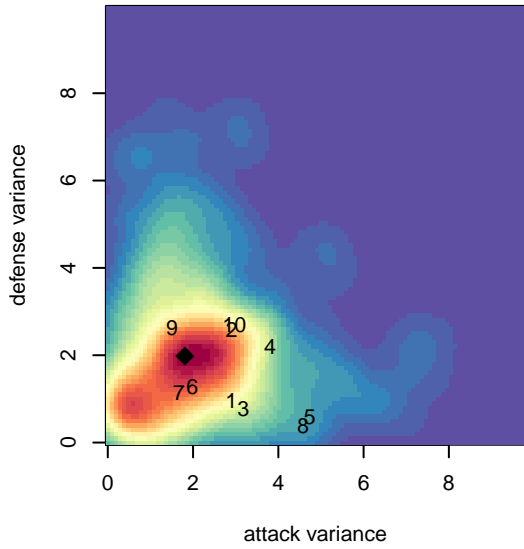

WS Red Bulls B04

West Seattle SC
 West Seattle, WA
 B04 total strength=766
 attack=1 defense=0.79
 fall league = NPSL Div 2 (04) U13
 notes= Beardemphl 2016

alt names used:
 WS B04 Red Bulls
 West Seattle Red Bulls
 West Seattle Red Bulls
 WS Red Bulls 04 – Beardemphl (F16)

Venues played:
 2016 Eastside FC Cup BU13 Silver
 2016 Xtreme Cup BU13 Bronze
 2016 NPSL Division 2 (04) U13
 2016 Founders Cup B04 Div A

WS Red Bulls B04
 Dots are actual minus expected GF (blue circles) and GA (red triangles).
 Blue line is smoothed change in attack strength. Red is smoothed change in defense strength.

**attack and defense variance (black dot)
relative to other teams
and top 10 in region**

**attack and defense rating
relative to others at age
and all opponents in last 13 months**

Performance relative to 13 month average