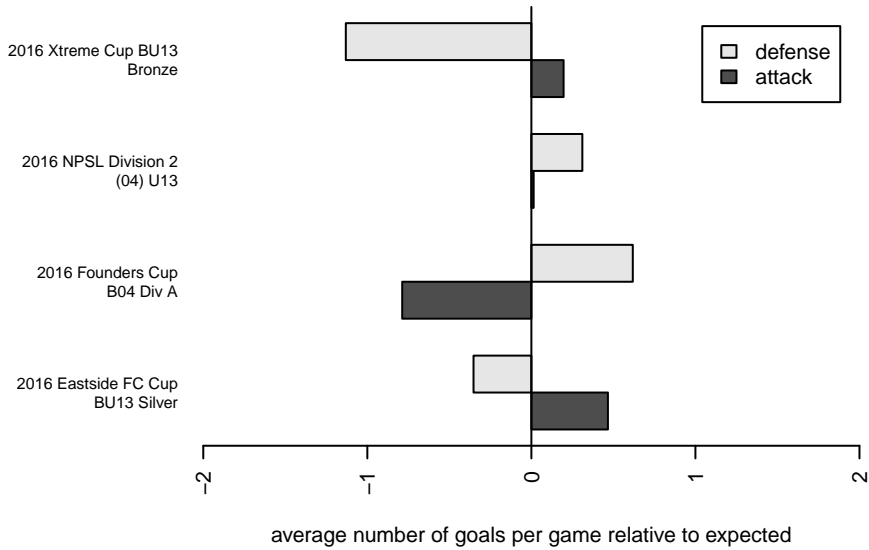

WS Red Bulls B04

West Seattle SC
 West Seattle, WA
 B04 total strength=766
 attack=1 defense=0.79
 fall league = NPSL Div 2 (04) U13
 notes= Beardemphl 2016

alt names used:
 WS B04 Red Bulls
 West Seattle Red Bulls
 West Seattle Red Bulls
 WS Red Bulls 04 – Beardemphl (F16)

Venues played:
 2016 Eastside FC Cup BU13 Silver
 2016 Xtreme Cup BU13 Bronze
 2016 NPSL Division 2 (04) U13
 2016 Founders Cup B04 Div A

WS Red Bulls B04
 Dots are actual minus expected GF (blue circles) and GA (red triangles).
 Blue line is smoothed change in attack strength. Red is smoothed change in defense strength.

**attack and defense variance (black dot)
relative to other teams
and top 10 in region**

**attack and defense rating
relative to others at age
and all opponents in last 13 months**

Performance relative to 13 month average